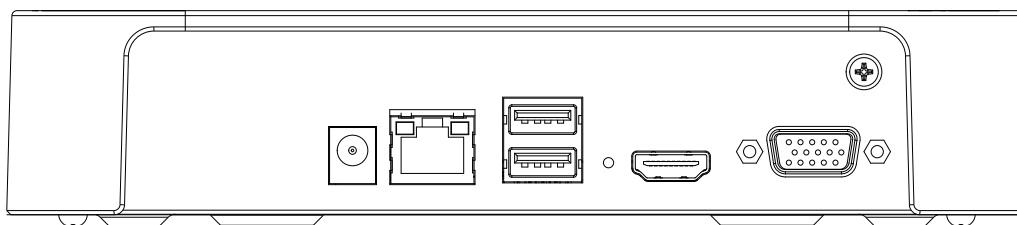

Tiandy

AVAILABLE MODEL

TC-R3105 SPEC: I/B/L/V1.1

DIMENSIONS (Unit: mm)

Physical Interfaces

DISTRIBUTED BY

Tiandy Technologies Co.,Ltd.

Email: sales@tiandy.com
Website: en.tiandy.com