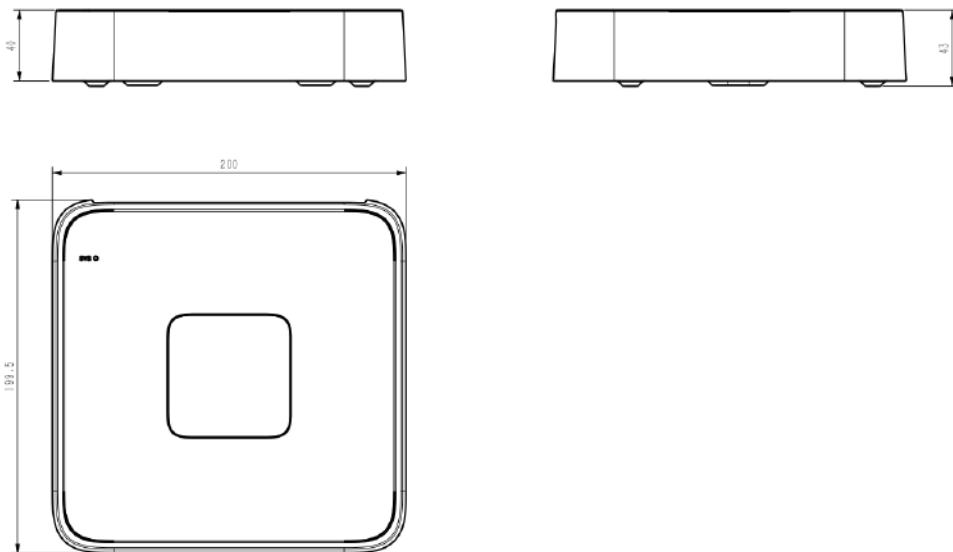

Intelligent Analytics	
VCA Detection by Camera	Tripwire;Double Tripwire;Perimeter;Object Abandon;Object Missing;Loiter;Running;Parking;Lens Dignose;Scene Switch Dignose;Signal Abnormal Detection;Signal Loss Detection;On Duty Detection;Crowd Detection
VCA Search	Early-warning search
Face Detection by Camera	
Performance	N/A
Face Attributes	N/A
Face Picture Library	N/A
Face Picture Comparison	N/A
External Port	
HDD	1 SATA ports,up to 8TB for a single HDD. The maximum HDD capacity varies with environment temperature
Disk Group	1 Disk Group
RAID	N/A
eSATA	N/A
USB	2*USB2.0
HDMI	1*HDMI
VGA	1*VGA
RJ-45	1*RJ-45,10/100 Mbps self-adaptive Ethernet port
SATA	1 SATA interface
RS232	N/A
RS485	N/A
Alarm I/O	N/A
POE	
POE Interface	N/A
POE Gross Power	N/A
Power per POE Port	N/A
Max Current per POE Port	N/A
General Parameter	
UI Language	English;Spanish;Italian;Turkish;French;Polish;Hebrew;German;Portuguese
Power Supply	DC12V 1.5A
Power Consumption	<10W(HDD not included,idling)
NetWeight	0.4 kg
GrossWeight	0.7 kg
Boundary Dimensions	200(L)200(W)43(H)mm
Package Dimensions	315(L)70(W)235(H)mm
Operating Temperature	-10°C~+55°C
Operating Humidity	10%~90%RH
Storage Temperature	-10°C~+55°C
Storage Humidity	10%~90%RH
Package Kit	Network Video Recorder;Screw pack;Mouse;Power adapter

Tiandy

AVAILABLE MODEL

TC-R3105 SPEC: I/B/L/V1.1

DIMENSIONS (Unit: mm)

Physical Interfaces

DISTRIBUTED BY

Tiandy Technologies Co.,Ltd.

Email: sales@tiandy.com
Website: en.tiandy.com