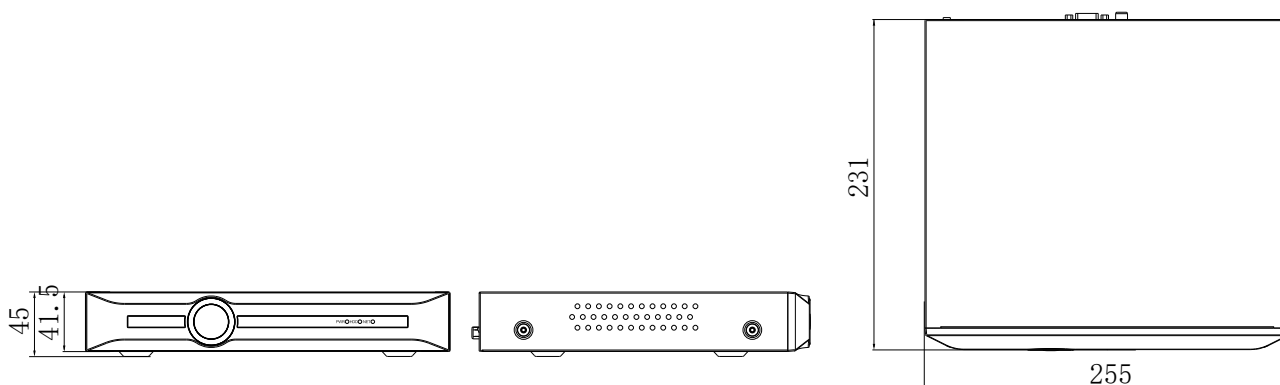

Tiandy

AVAILABLE MODEL

TC-R3120 SPEC: I/B/V3.0

DIMENSIONS (Unit: mm)