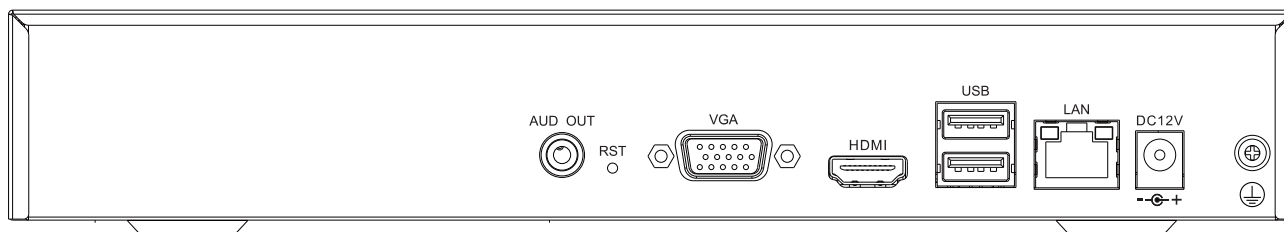

POE

POE Interface	N/A
POE Gross Power	N/A
Power per POE Port	N/A
Max Current per POE Port	N/A

General Parameter

UI Language	Simple Chinese;Traditional Chinese;English;Spanish;Korean;Italian;Turkish;Russian; Thai;French;Polish;Dutch;Hebrew;Arabic;Vietnamese;German;Ukrainian;Portuguese; Albanian
Power Supply	DC12V 3.3A
Power Consumption	<10W(HDD not included,idling)
NetWeight	0.8 kg
GrossWeight	1.45 kg
Boundary Dimensions	255(L)231(W)45(H)mm
Package Dimensions	385(L)80(W)280(H)mm
Operating Temperature	-10°C~+55°C
Operating Humidity	10%~90%RH
Storage Temperature	-10°C~+55°C
Storage Humidity	10%~90%RH
Package Kit	Network Video Recorder;Screw pack;Mouse;Power adapter;European standard power cord

Tiandy

AVAILABLE MODEL

TC-R3120 SPEC: I/B/V3.0

DIMENSIONS (Unit: mm)

Physical Interfaces

DISTRIBUTED BY

Tiandy Technologies Co.,Ltd.

Email: sales@tiandy.com