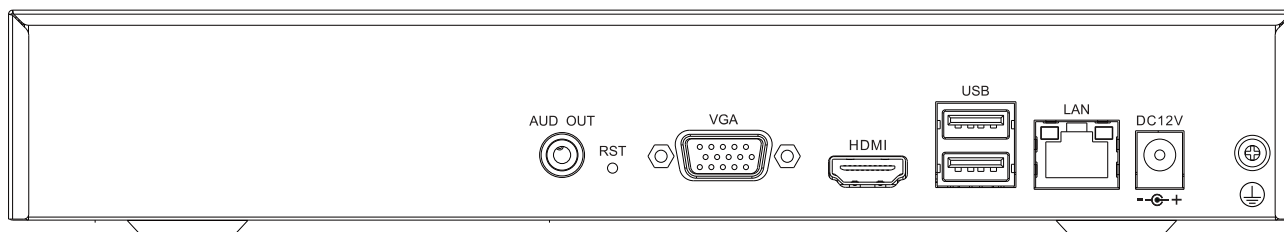

Physical Interfaces

DISTRIBUTED BY

Tiandy Technologies Co.,Ltd.

Email: sales@tiandy.com

Tel: +86-22-58596178

Website: en.tiandy.com

Fax: +86-22-58596048