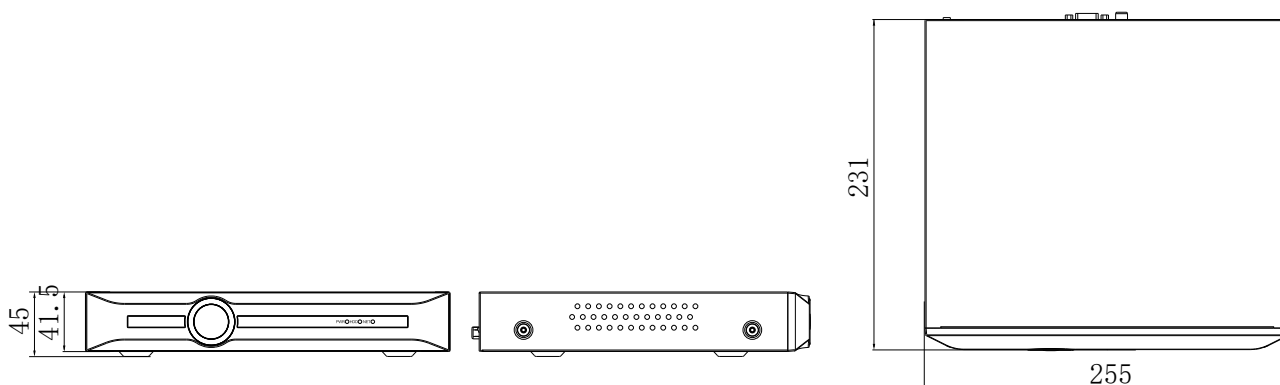

Tiandy

AVAILABLE MODEL

TC-R3110 SPEC: I/B/V3.0

DIMENSIONS (Unit: mm)