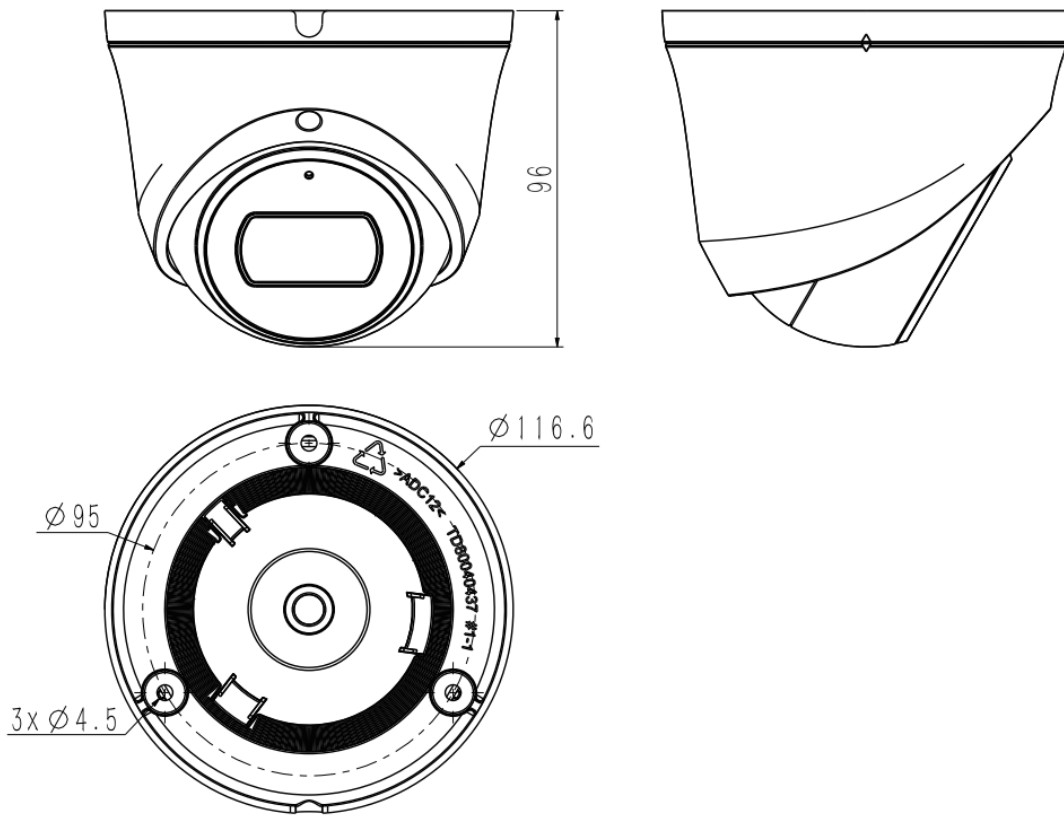

Tiandy

DIMENSIONS (Unit: mm)

ACCESSORIES

A29

Tiandy Technologies Co.,Ltd.

Email: sales@tiandy.com
Website: en.tiandy.com

Tel: +86-22-58596065
Fax: +86-22-58596048