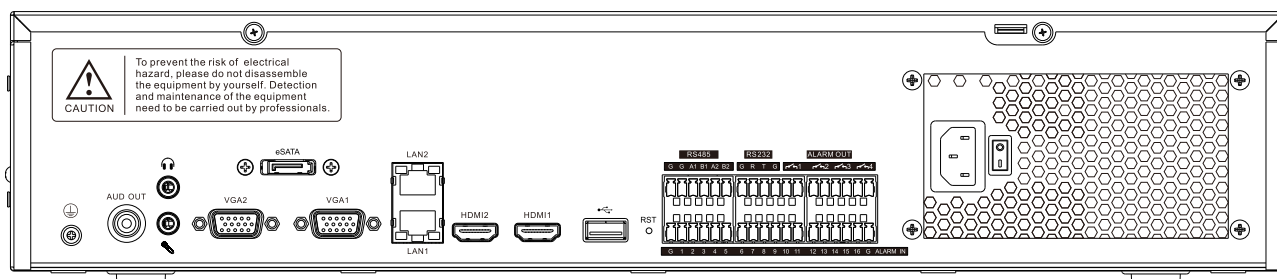

Physical Interfaces

DISTRIBUTED BY

Tiandy Technologies Co.,Ltd.

Email: sales@tiandy.com

Tel: +86-22-58596065

Website: en.tiandy.com

Fax: +86-22-58596048