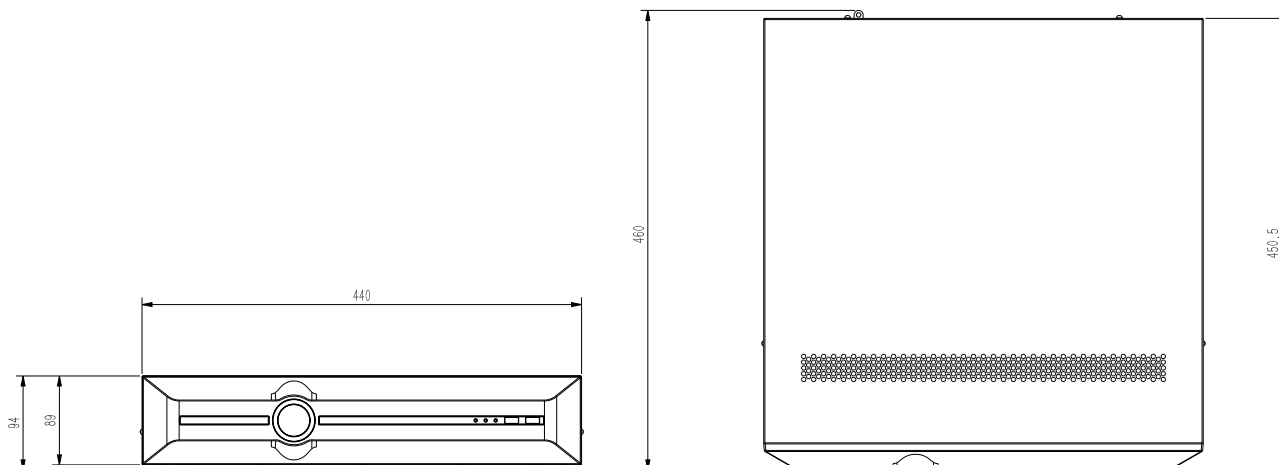

SPECIFICATIONS

Input	
Video Input	80-ch
Max Resolution	12MP
Two-way Audio Input	1-ch, 3.5mm
Bandwidth	Income 320Mbps; Outgoing 320Mbps
Output	
HDMI/VGA Output	HDMI 2-ch, 3840x2160, 1920x1080, 1280x720, 1024x768, 1366x768, 1440x900, 1280x800 VGA 1-ch, 1920x1080, 1280x720, 1024x768, 1366x768, 1440x900, 1280x800
Screen Split	1/2/3/4/5/6/7/8/9/10/12/13/16/20A/20B/25/32/36/40/64
Audio Output	1x3.5mm, 1xBNC
Decoding	
Decoding Format	S+265/H.265/H.264
Recording Resolution	12MP/8MP/6MP/5MP/4MP/3MP/1080P/UXGA/720P/VGA/4CIF/DCIF/2CIF/CIF/QCIF
Preview Capability	3x12MP, 4x8MP, 4x6MP, 6x5MP, 8x4MP, 9x3MP, 16x1080P, 32x720P, 64x4CIF
Synchronous Playback	3x12MP, 4x8MP, 4x6MP, 6x5MP, 8x4MP, 9x3MP, 16x1080P
Records Encryption	Yes
Hard Disk	
SATA	8 SATA interface for 8 HDDs
Capacity	Up to 10TB for each HDD
eSATA Interface	1 eSATA interface
Array Type	JBOD, RAID0/1/5/6/10
External Interface	
Network Interface	2xRJ45 self-adaptive 10/100/1000 Mbps network interface
USB Interface	2xUSB 2.0, 1xUSB 3.0
Serial Interface	2xRS485, 1xRS232
Alarm In/Out	16/4
Network	
Protocol	HTTP, HTTPS, TCP/IP, UDP, UPnP, ICMP, IGMP, DHCP, DNS, DDNS, EasyDDNS, NTP, SMTP, SSL, QoS, IPv4, IPv6, IP Filter, Telnet, SSH, RTSP, RTP, RTCP, ARP, SNMP(v1), PPPOE
System Compatibility	ONVIF (PROFILE S/T/G), SDK, P2P
General	
Web Version	Web6
Language	Simplified Chinese, Traditional Chinese, English, Spanish, Italian, Korean, Turkish, Russian, Thai, French, Hebrew, Polish, Dutch, Arabic, Vietnamese, German, Ukrainian
Operating Conditions	-10~55°C, 10%~90% RH
Power Supply	AC100~240V, 50/60HZ
Redundant Power	N/A
Consumption (without HDD)	≤80W
Chassis	2U
Dimensions	94x440x460 mm (3.7x17.32x18.11 inch)
Weight (without HDD)	7.2Kg (15.87lb)

AVAILABLE MODEL

TC-R3880 SPEC: I/B/N

DIMENSIONS (Unit: mm)

Physical Interfaces

DISTRIBUTED BY

Tiandy Technologies Co.,Ltd.

Email: sales@tiandy.com

Tel: +86-22-58596065