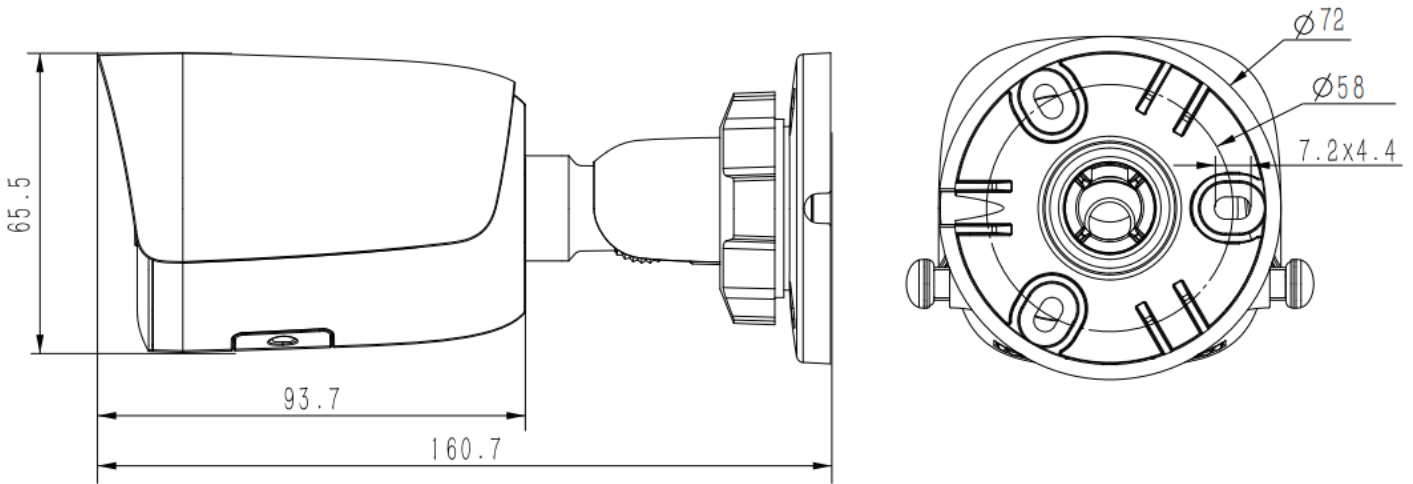

Tiandy

DIMENSIONS (Unit: mm)

ACCESSORIES

Tiandy Technologies Co.,Ltd.

Email: sales@tiandy.com
Website: en.tiandy.com

Tel: +86-22-58596065
Fax: +86-22-58596048